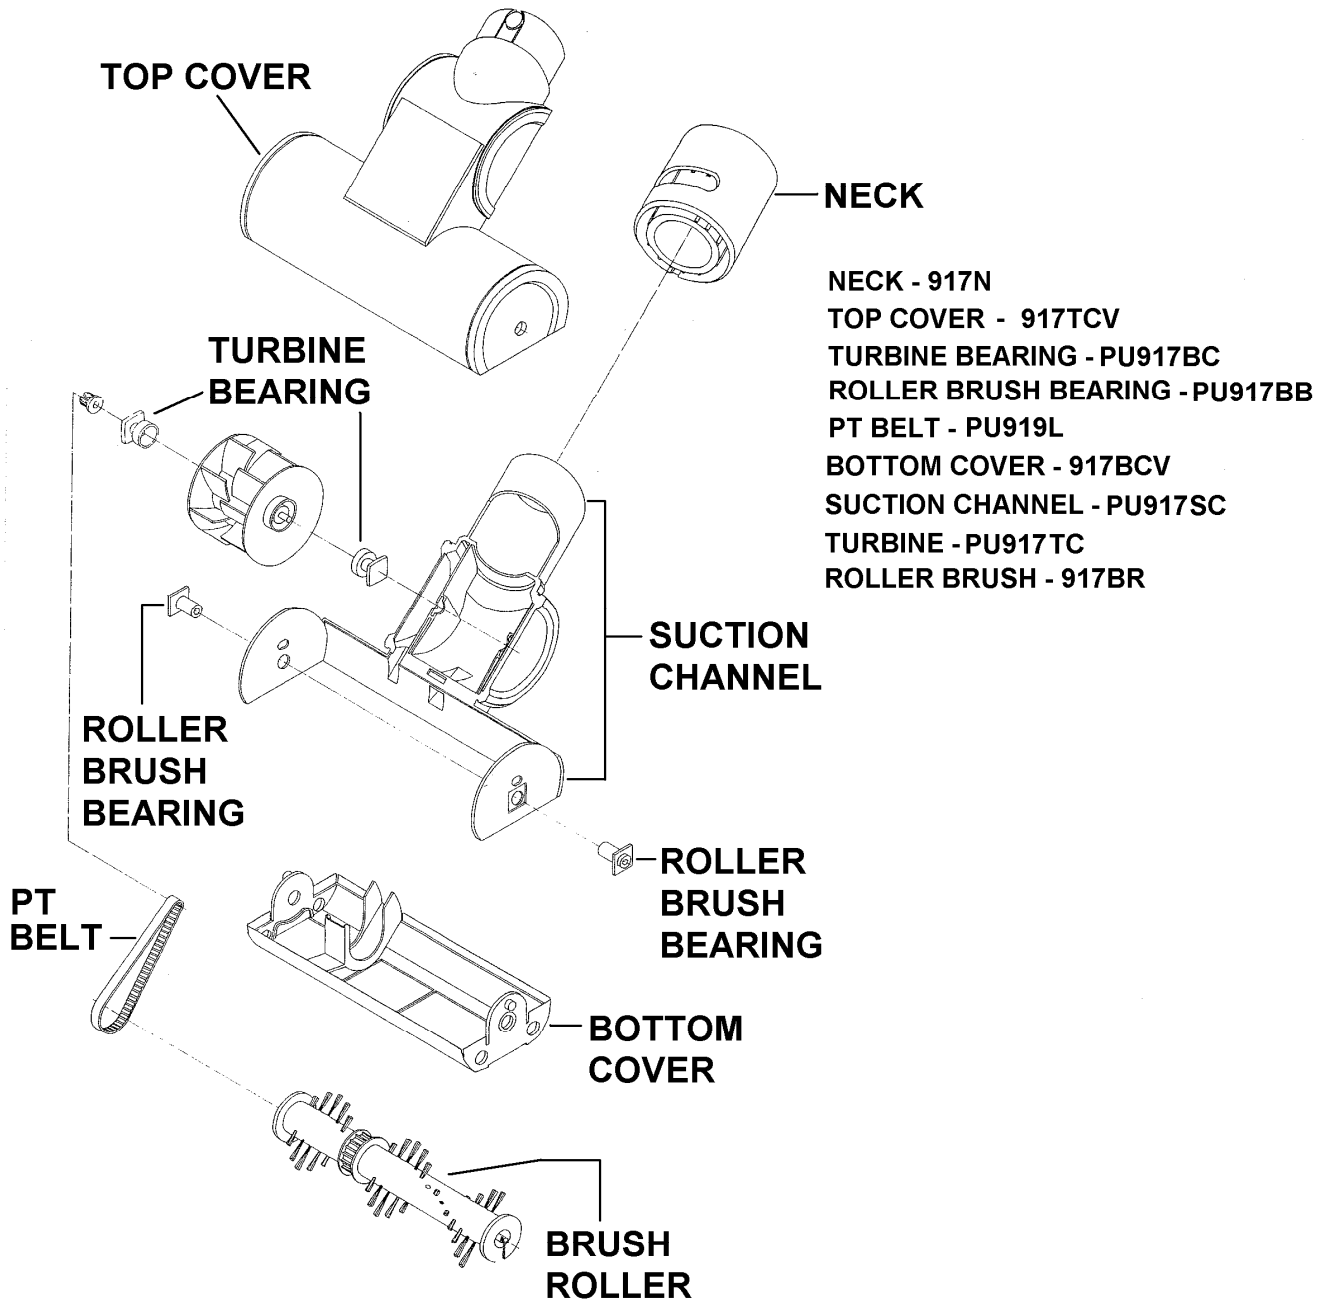

**Upholstery Turbo Brush
for textile wall- and
floor coverings, upholstery**

AC171

HYDRO FORCE AC171 & AA020

Parts List

Description	Part Number	
PT Belt	PU917L	STOCKED
Top Cover- Black	917TCV	NONSTOCK
Bottom Cover- Black	917BCV	NONSTOCK
Neck – 32mm/1 ¼”- Black	917N	NONSTOCK
Brush Roller	917BR	NONSTOCK
Brush Bearing	PU917BB	STOCKED
Suction Channel- Black	PU917SC	STOCKED
Turbine Bearing Complete	PU917BC	STOCKED
Turbine Complete	PU917TC	STOCKED